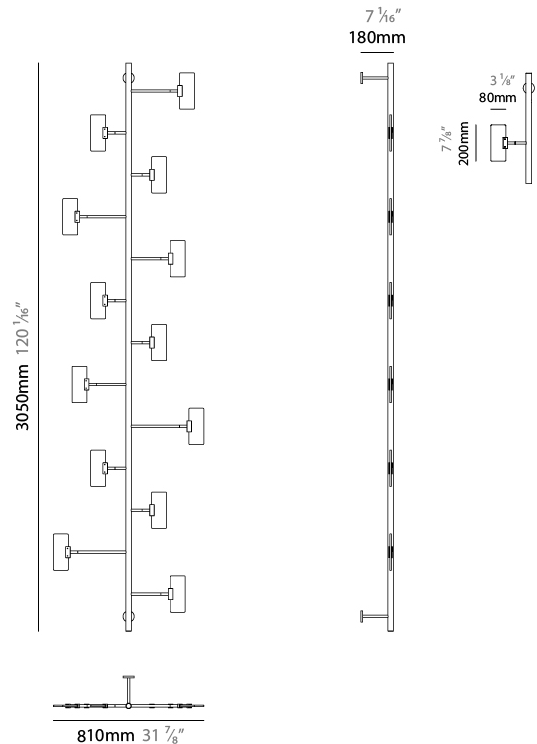

PROJECT _____

TYPE _____

SPECIFIER _____

QUANTITY _____

DATE _____

TREE SURFACE

D183000-

base number   Color   Finish   Finish
Temperature   Options   Options

1. To build a product code in our configurator select the specify button on the base model # product page
2. To build a manual product code on this datasheet choose from the options listed below in blue font and add the suffix to the base model #

GENERAL

Series: Tree
Partner: Artigja
Division: Design
Installation: Surface
Product Type: Wall Surface
Mounting Location: Wall
Light Distribution: Direct / Indirect

PHYSICAL

Shape: Abstract
Length (mm): 700
Length (in): 27 ⁹/₁₆
Height (mm): 2000
Height (in): 78 ³/₄
Diffuser: Glass - Clear / Amber / Smoke Gray
Fixture Finish: BBS / BUB / ABR / DRB / DUB / AGD / LBB / DBZ / BBN / PCH / PGO / PBN / WHI / BLK
Accent Finish: CLR / AMB / SMG
Fixture Material: Glass / Metal
Primary Material: Glass

ELECTRICAL

Lamp Type: LED
Input Wattage (W): 54.6
Dimming: Dali Dimming / Phase Dimming
Driver Location: Remote
Input Voltage (V): 120
Upon Request: 01-0V Dimming

LED

Number of LEDs: 13
Color Temperature (°K): 2700 / 3000 / 4000
Nominal Lumen (lm): 7995 / 8060 / 8892
Lamp Life (hrs): 50000

OPTICAL

RATINGS AND CERTIFICATIONS

Certified By: Certified for North American Standards
IP rating: IP20