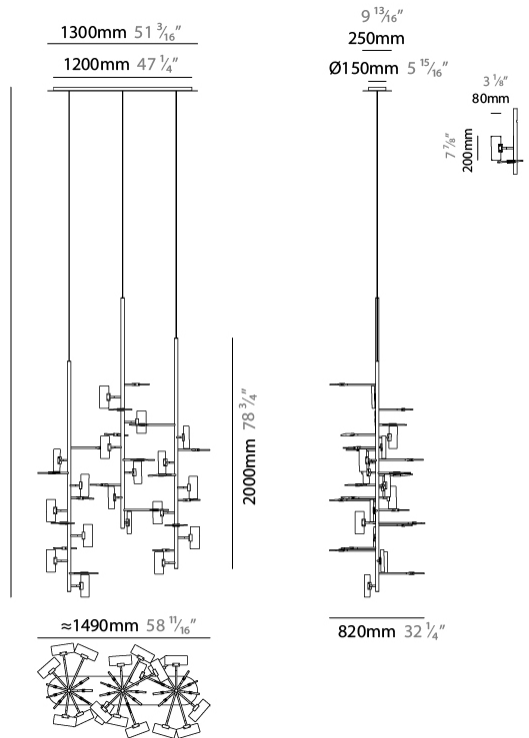

PROJECT	
TYPE	
SPECIFIER	
QUANTITY	
DATE	

TREE SUSPENSION

D181000-

base number	Color	Finish	Finish
	Temperature	Options	Options

1. To build a product code in our configurator select the specify button on the base model # product page
2. To build a manual product code on this datasheet choose from the options listed below in blue font and add the suffix to the base model #

GENERAL

Series: Tree
Partner: Artigja
Division: Design
Installation: Suspension
Product Type: Chandelier
Mounting Location: Ceiling
Light Distribution: Direct / Indirect

PHYSICAL

Shape: Abstract
Length (mm): 1500
Length (in): 59 1/16
Width (mm): 800
Width (in): 31 1/2
Height (mm): 2000
Height (in): 78 3/4
Diffuser: Glass - Clear / Amber / Smoke Gray
Fixture Finish: BBS / BUB / ABR / DRB / DUB / AGD / LBB / DBZ / BBN / PCH / PGO / PBN / WHI / BLK
Accent Finish: CLR / AMB / SMG
Fixture Material: Glass / Metal
Primary Material: Glass

ELECTRICAL

Lamp Type: LED
Lamp Shape: B10
Input Wattage (W): 151.2
Dimming: Dali Dimming / Phase Dimming
Driver Included: Yes
Driver Location: Integrated
Driver Class: Class 2
Input Voltage (V): 120
Output Voltage (V): 12
Upon Request: 0-10V Dimming

LED

Number of LEDs: 36
Color Temperature (°K): 2700 / 3000 / 4000
Nominal Lumen (lm): 36900 / 37200 / 41040
Lamp Life (hrs): 50000

OPTICAL

RATINGS AND CERTIFICATIONS

Certified By: Certified for North American Standards
IP rating: IP20