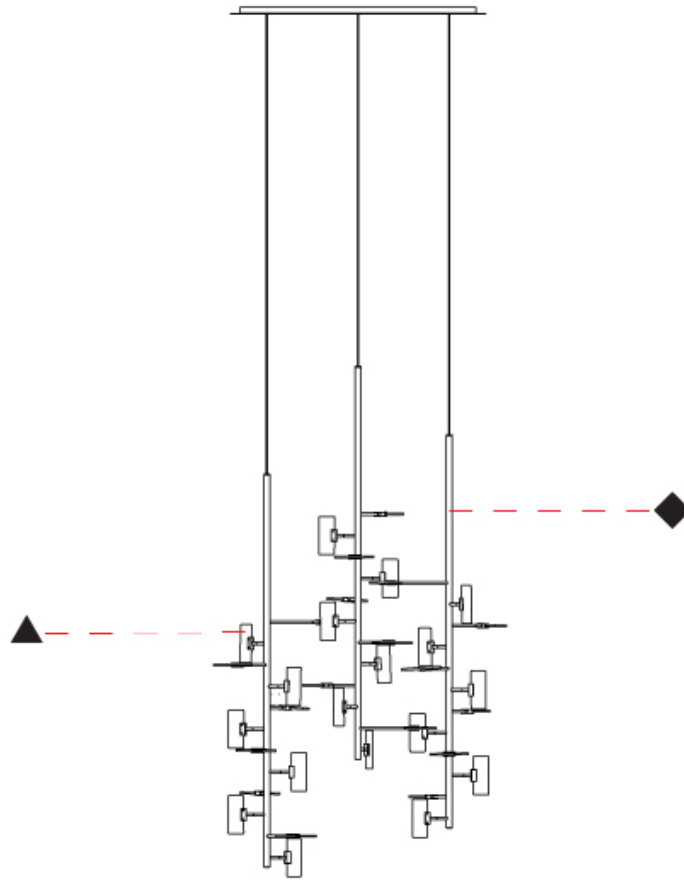

TREE SUSPENSION

D181000-

PROJECT

TYPE

SPECIFIER

QUANTITY

DATE

D